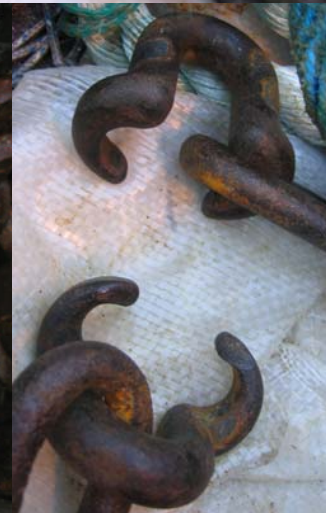

**FRASERBURGH
ENGINEERING LTD.**

Tel. +(44)1346 514 284
Fax +(44)1346 516 797
E-mail: magnus@silverline.is
www.silverline.is

Distributor: